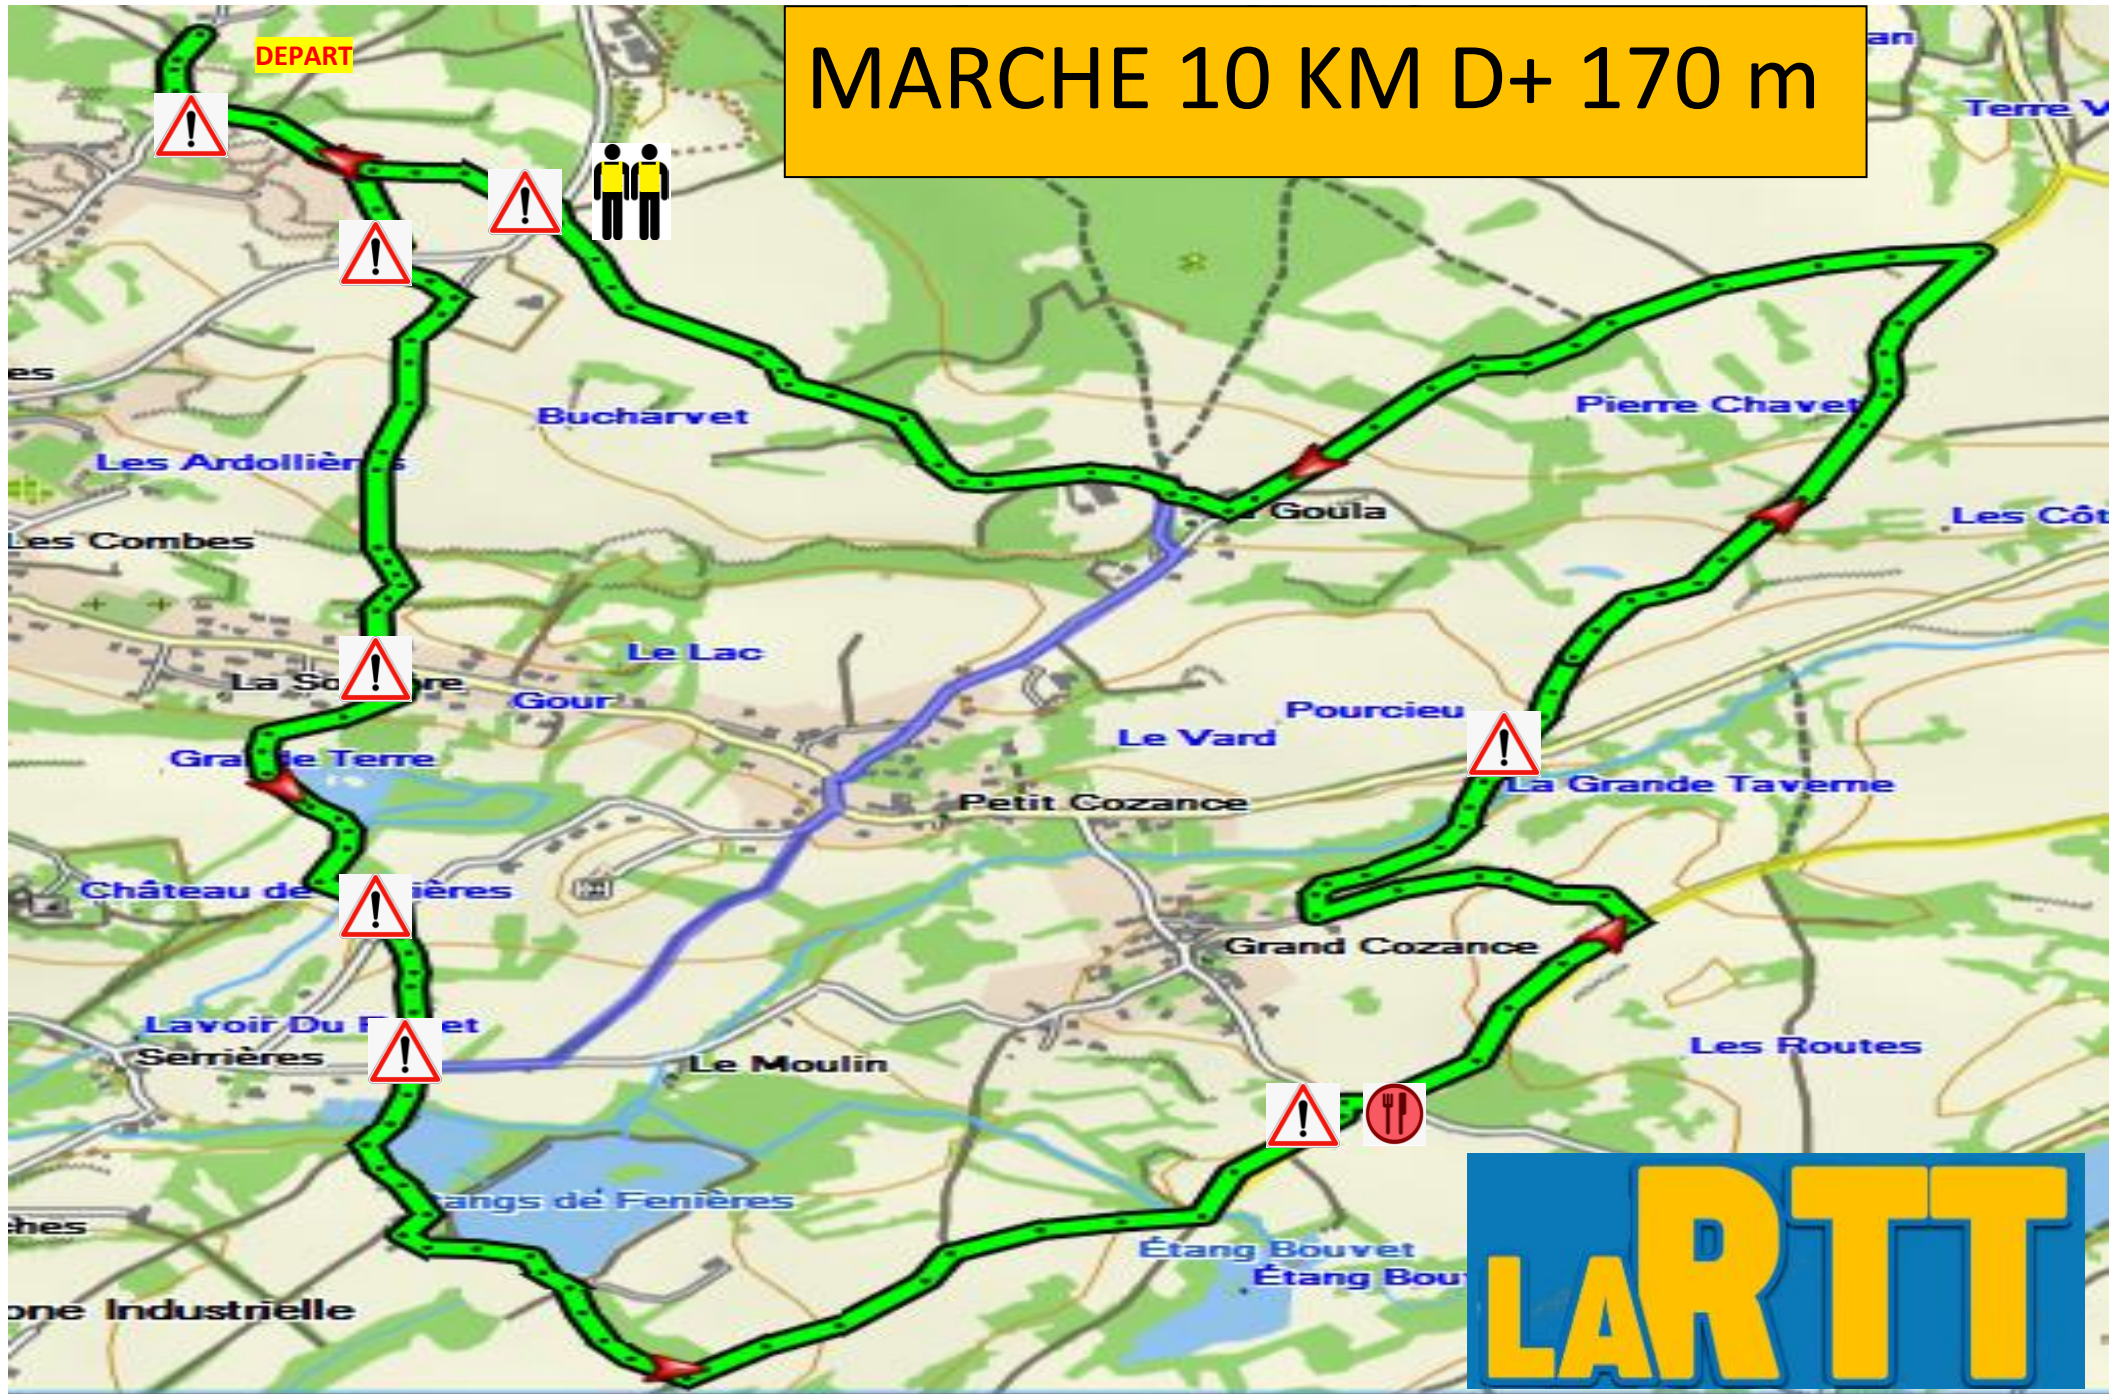

LA RTT

Trail XXS 10 KM

D+ 250 m

Trail XS20KM

D+ 500 m

LARTT

DEPART

Trail XS 27KM
D+ 650 m

MARCHE 15 KM D+ 310 m

LARTTT

MARCHE 10 KM D+ 170 m

LARTT

DEPART

MARCHE 6 KM

D+ 110 m

LARTTT