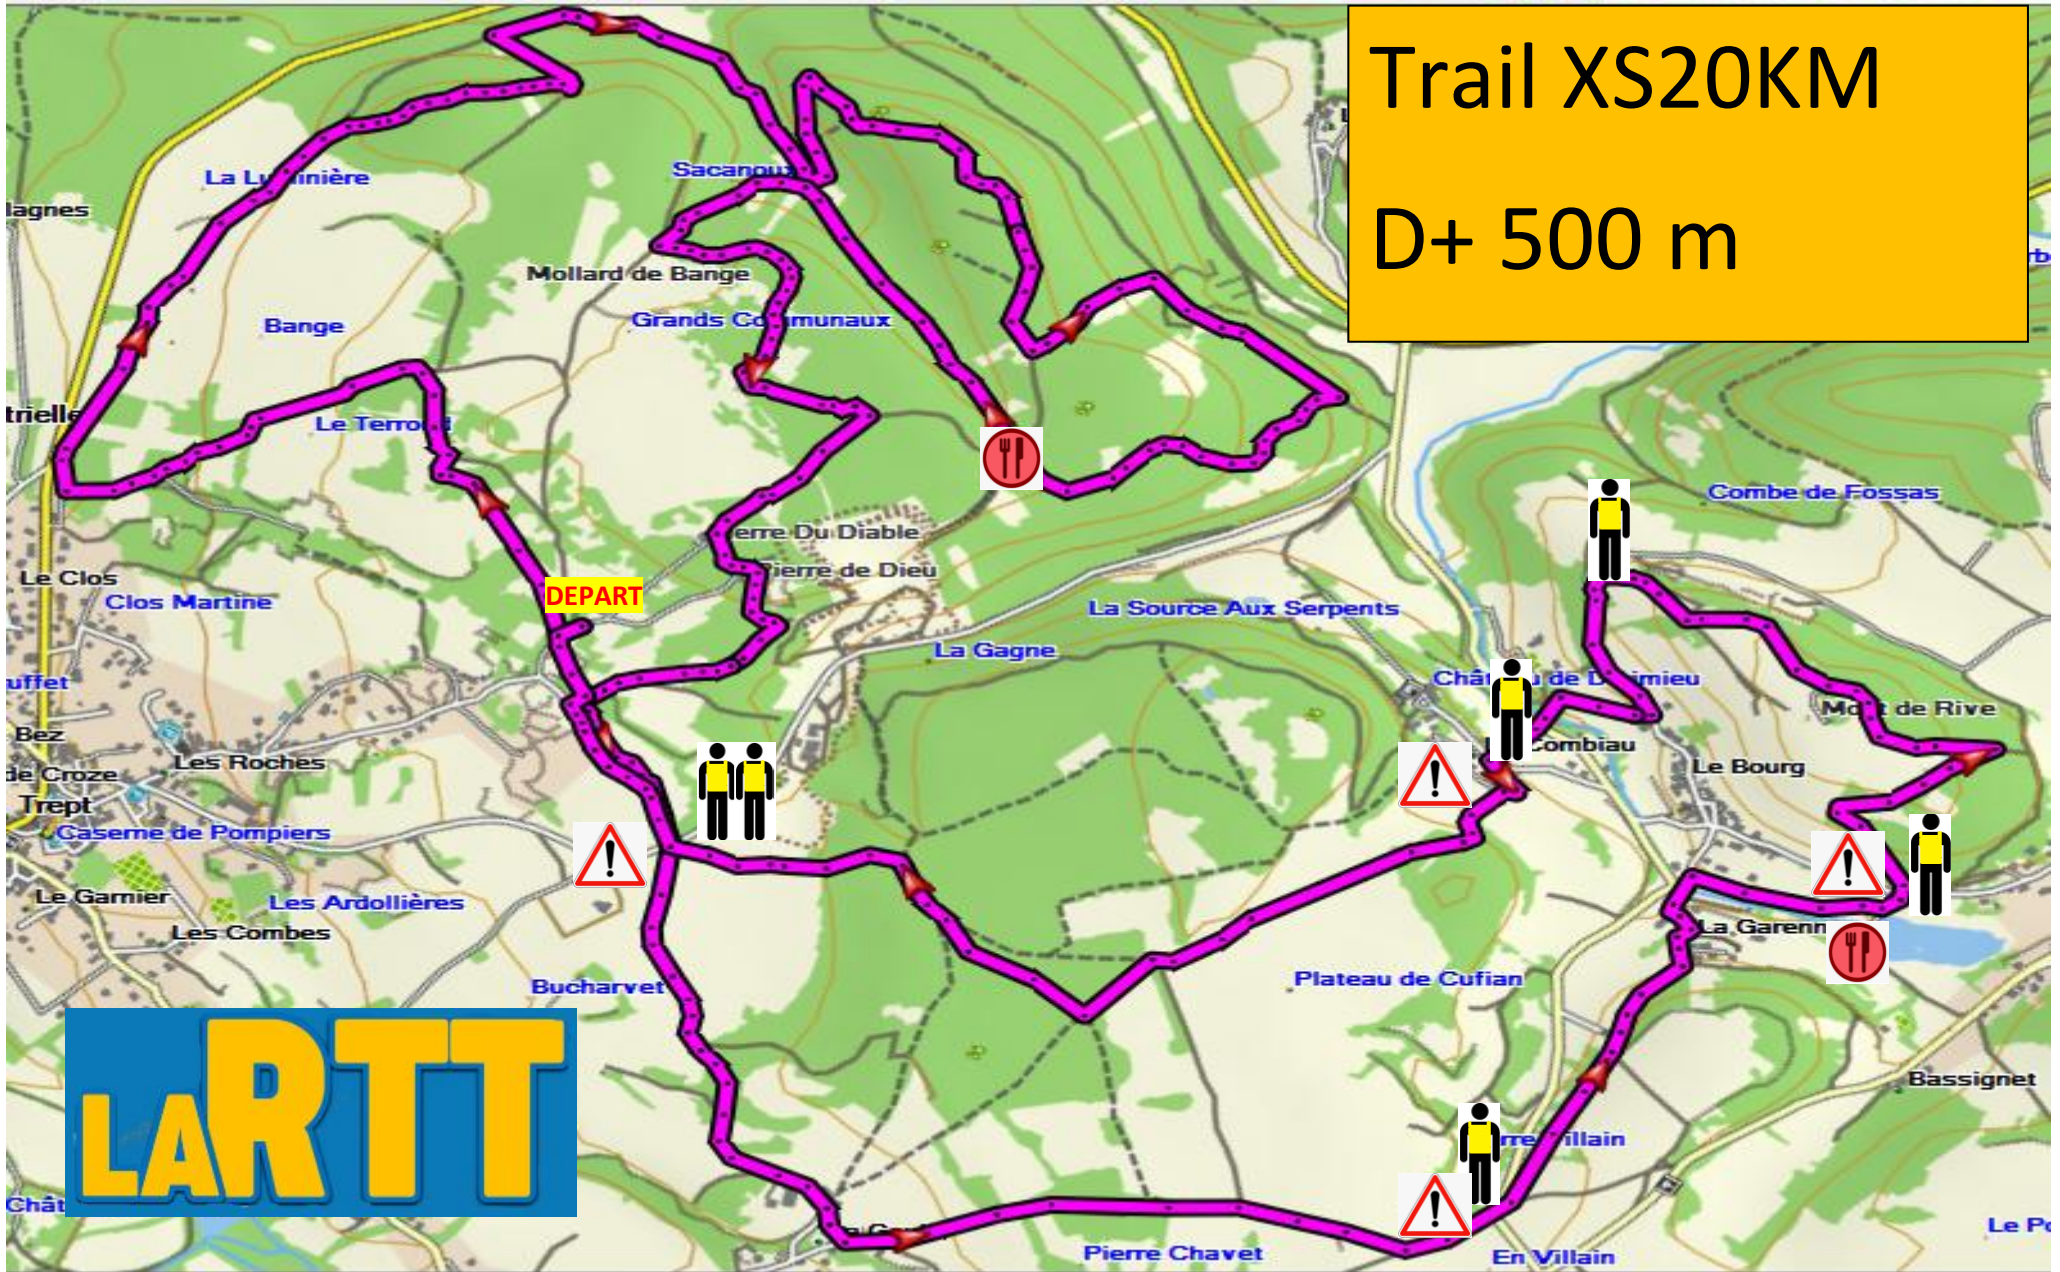

LA RTT

Trail XXS 10 KM

D+ 250 m

Trail XS20KM

D+ 500 m

LARTT

DEPART

Trail XS 27KM
D+ 650 m

MARCHE 15 KM D+ 310 m

LARTTT

MARCHE 10 KM D+ 170 m

LARTT

DEPART

MARCHE 6 KM

D+ 110 m

LARTTT