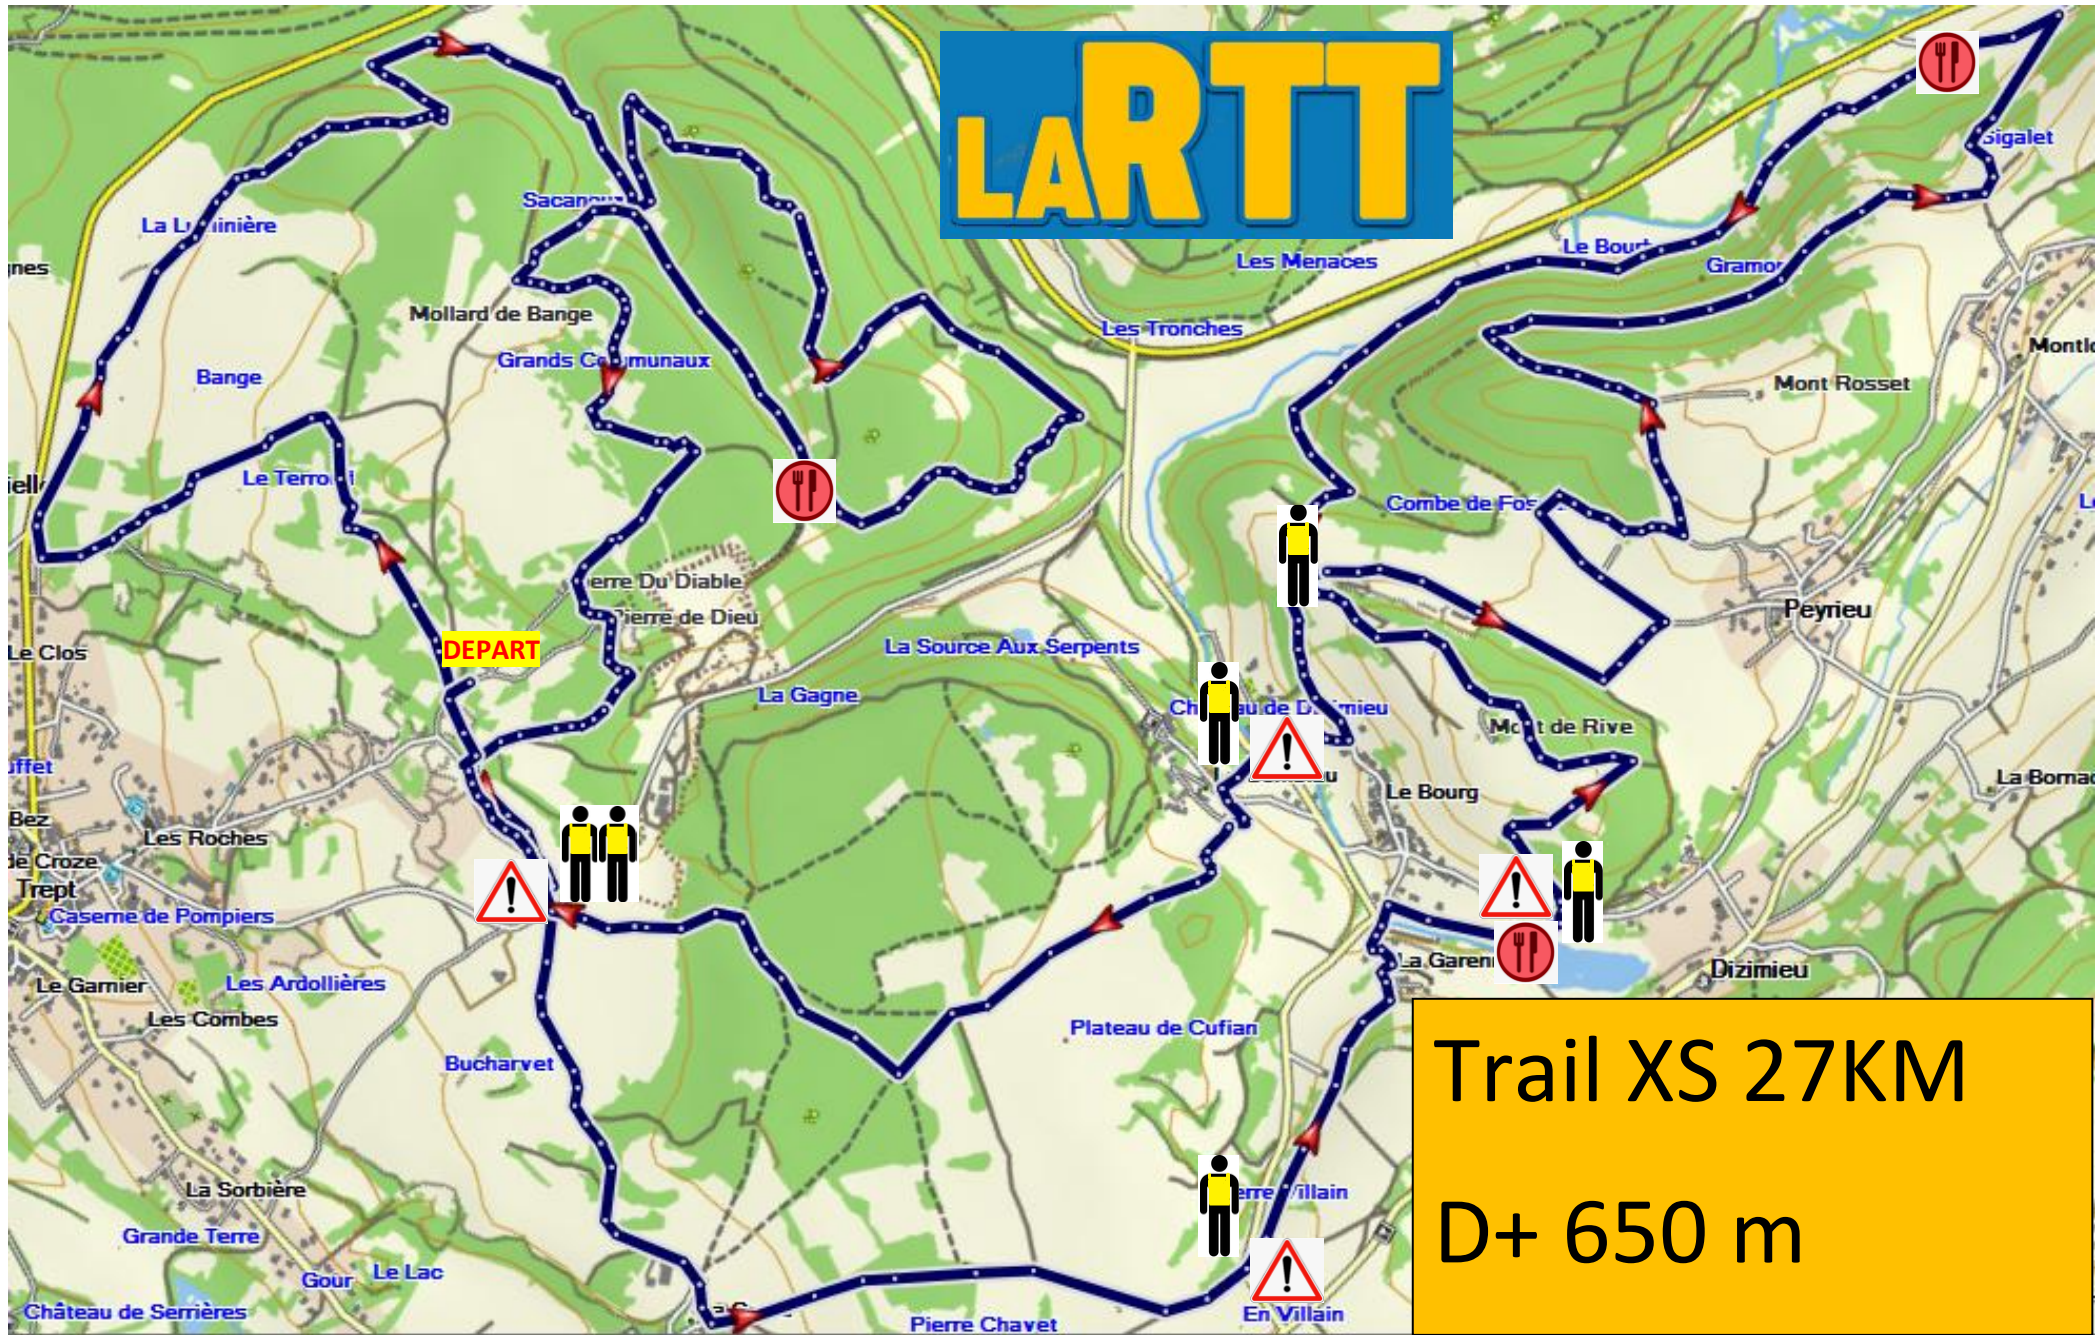

LA RTT

Trail XXS 10 KM

D+ 250 m

Trail XS20KM

D+ 500 m

LARTT

DEPART

Trail XS 27KM
D+ 650 m

MARCHE 15 KM D+ 310 m

LARTTT

MARCHE 10 KM D+ 170 m

LARTT

DEPART

MARCHE 6 KM

D+ 110 m

LARTTT