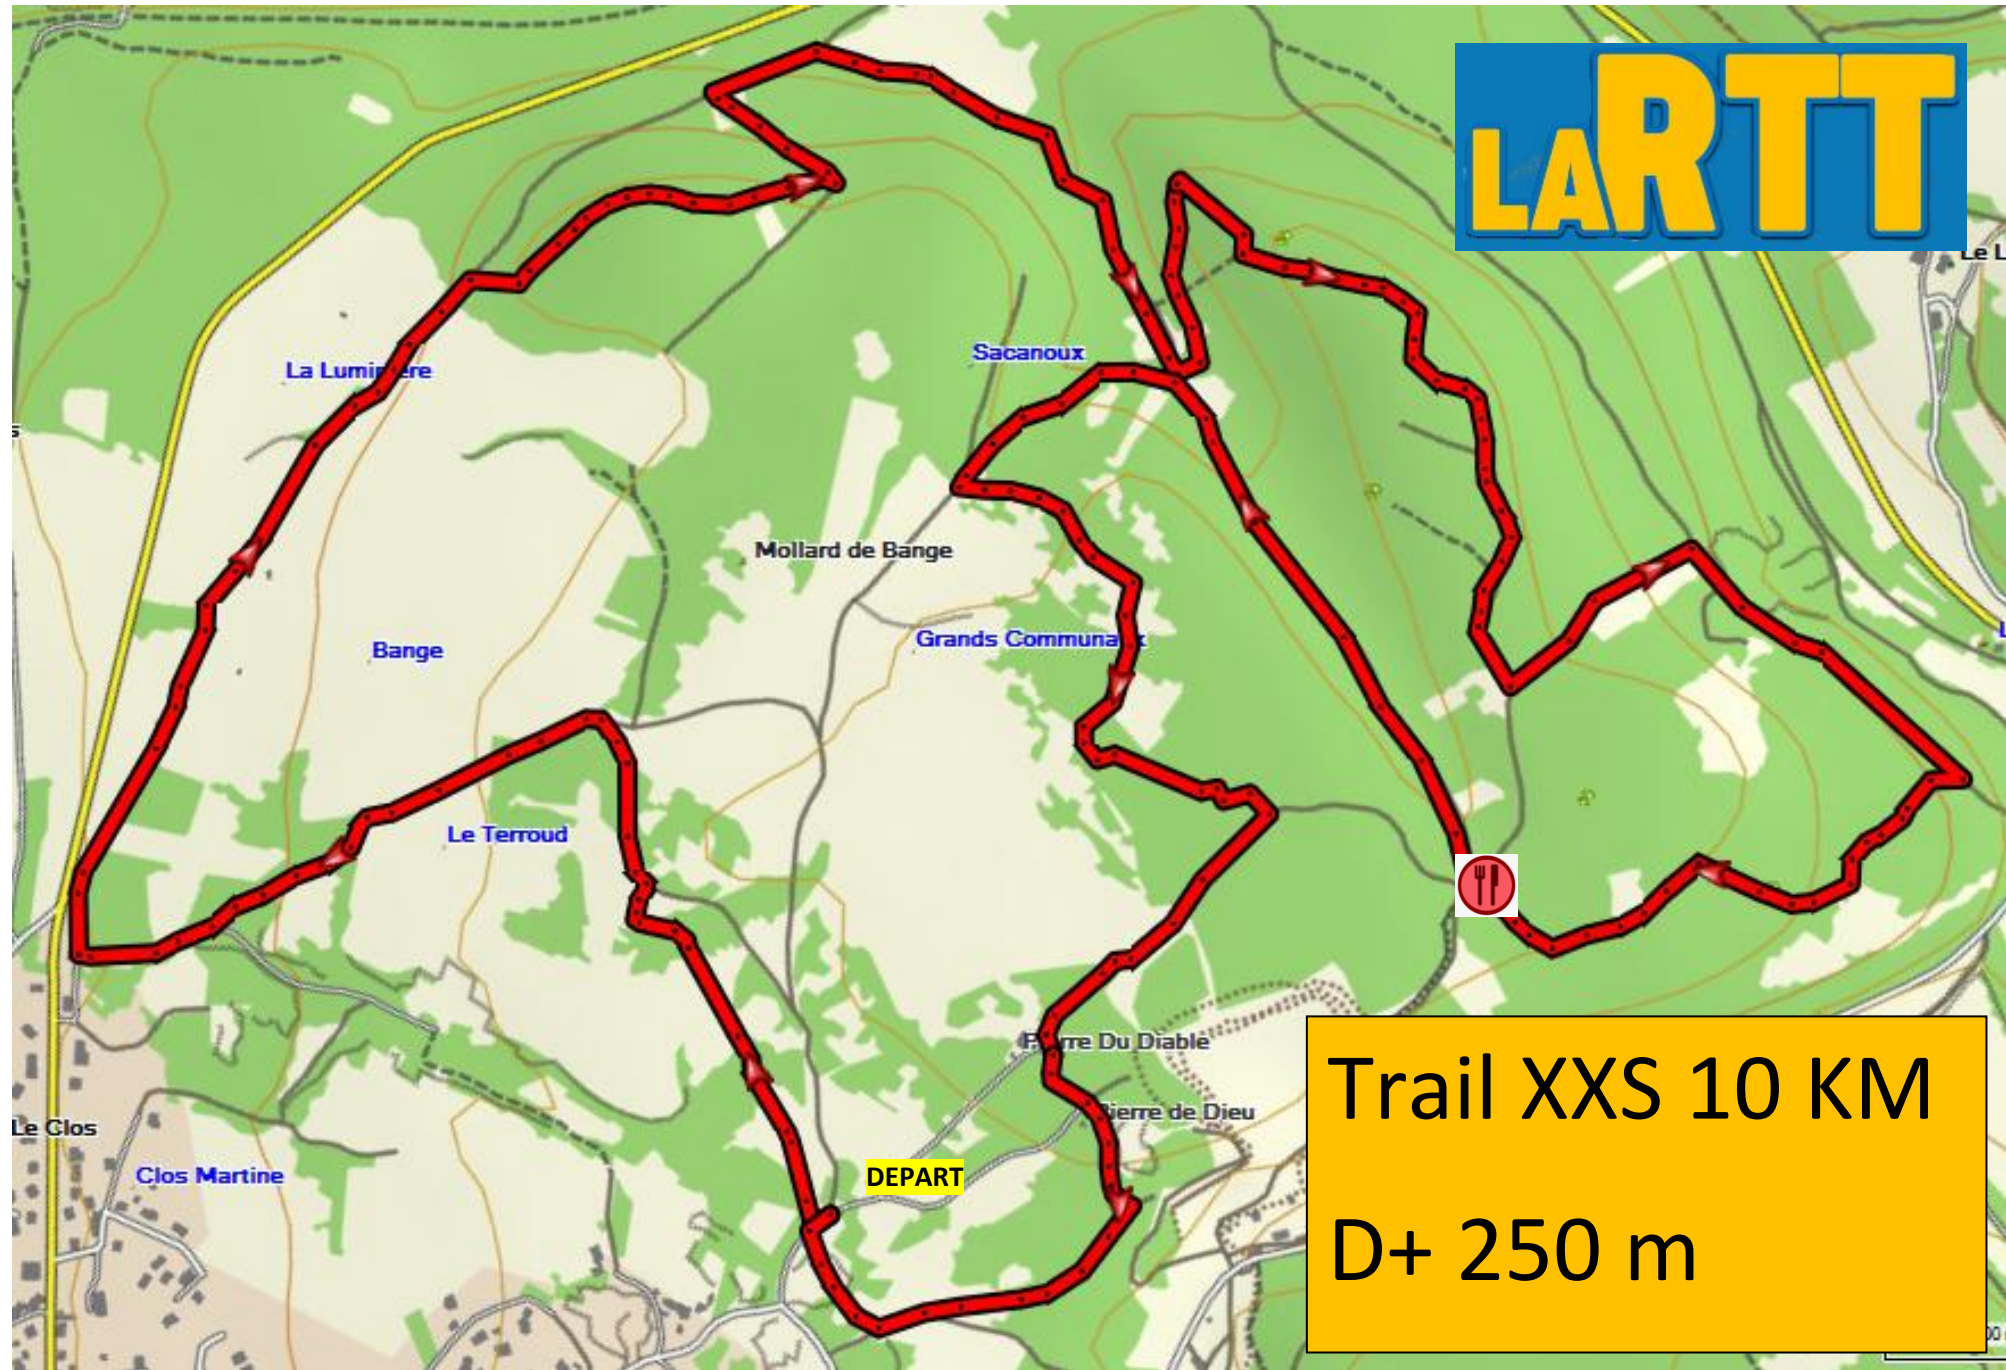

LA RTT

Trail XXS 10 KM

D+ 250 m

Trail XS20KM

D+ 500 m

LARTT

DEPART

Trail XS 27KM
D+ 650 m

MARCHE 15 KM D+ 310 m

LARTTT

MARCHE 10 KM D+ 170 m

LARTT

DEPART

MARCHE 6 KM

D+ 110 m

LARTTT